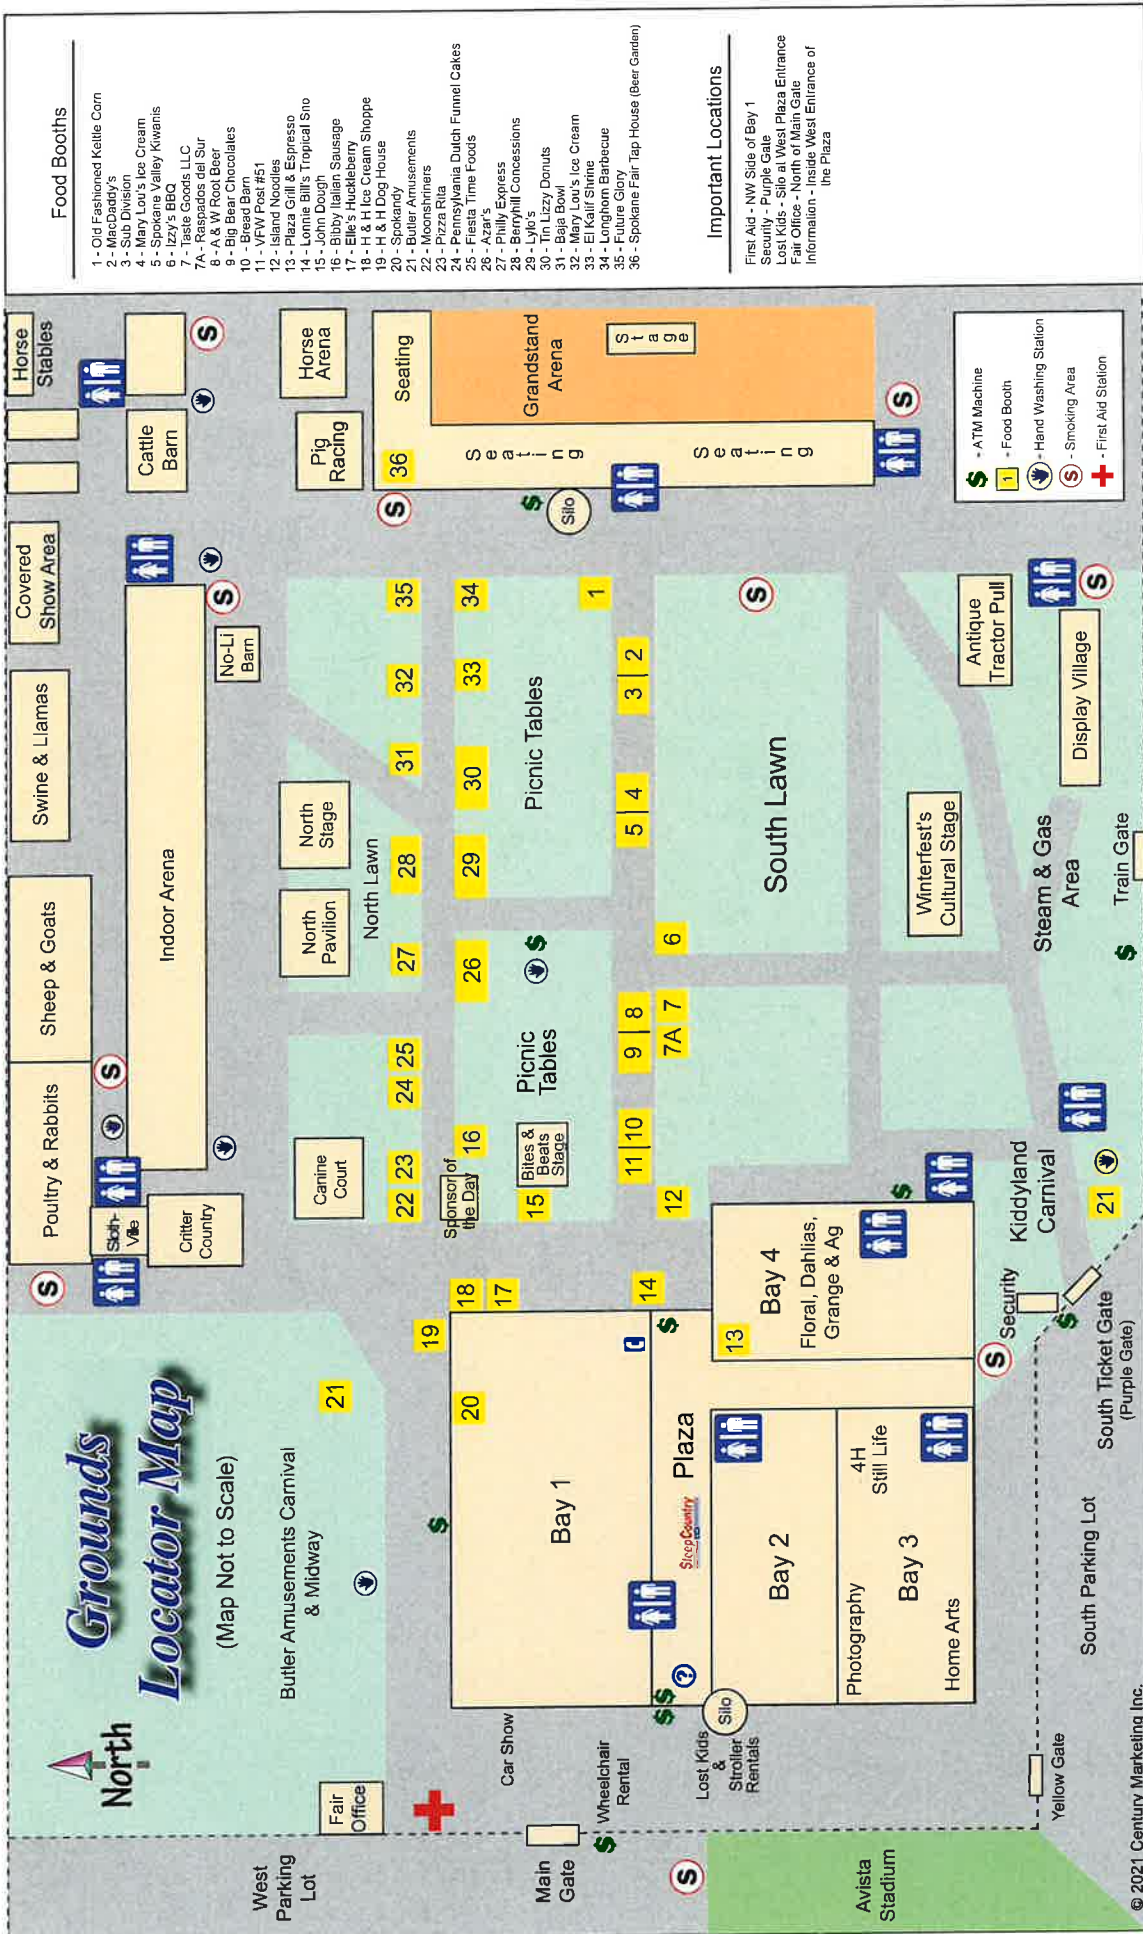

Grounds Locator Map

(Map Not to Scale)

Food Booths

- 1 - Old Fashioned Kettle Corn
- 2 - MacDaddy's
- 3 - Sub Division
- 4 - Mary Lou's Ice Cream
- 5 - Spence Valley Kwisnis
- 6 - PZK's BBQ
- 7 - Taste Goods LLC
- 7A - Resopados del Sur
- 8 - A & W Root Beer
- 9 - Big Bear Chocolates
- 10 - Bread Barn
- 11 - VFW Post #51
- 12 - Island Noodles
- 13 - Plaza Grill & Espresso
- 14 - Lonnie Bill's Tropical Sno
- 15 - John Dough
- 16 - Bibby Italian Sausage
- 17 - Elle's Huckleberry
- 18 - H & H Ice Cream Shoppe
- 19 - H & H Dog House
- 20 - Baking by the Oven
- 21 - Blue Appointments
- 22 - Meonshiners
- 23 - Pizza Rita
- 24 - Pennsylvania Dutch Funnel Cakes
- 25 - Fiesta Time Foods
- 26 - Azar's
- 27 - Philly Express
- 28 - Berryhill Concessions
- 29 - Lylo's
- 30 - Tin Lizzy Donuts
- 31 - Baja Bowl
- 32 - Mary Lou's Ice Cream
- 33 - El Kallit Steine
- 34 - Fire Cakes
- 35 - Fire Cakes
- 36 - Spokane Fair Tap House (Beer Garden)

Important Locations

- First Aid - NW Side of Bay 1
- Security - Purple Gate
- Lost Kids - Silo at West Plaza Entrance
- Fair Office - North End of Gate
- Information - Inside West Entrance of the Plaza

\$ - ATM Machine
 1 - Food Booth
 🚰 - Hand Washing Station
 🚬 - Smoking Area
 🏠 - First Aid Station